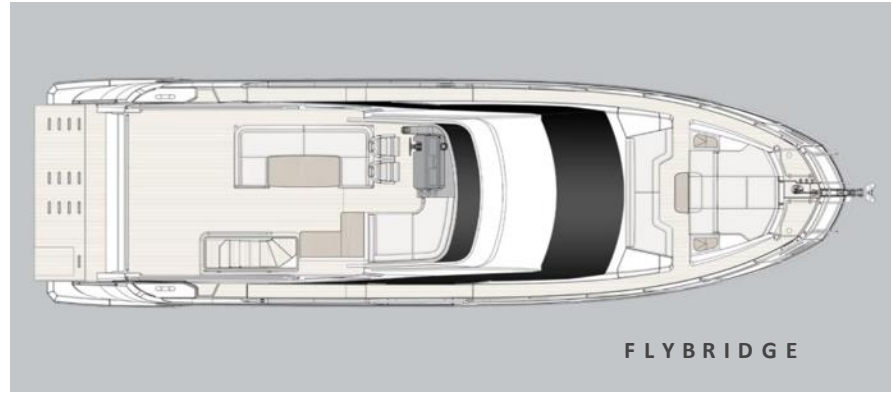

LAYOUT

AZIMUT 60 FLY