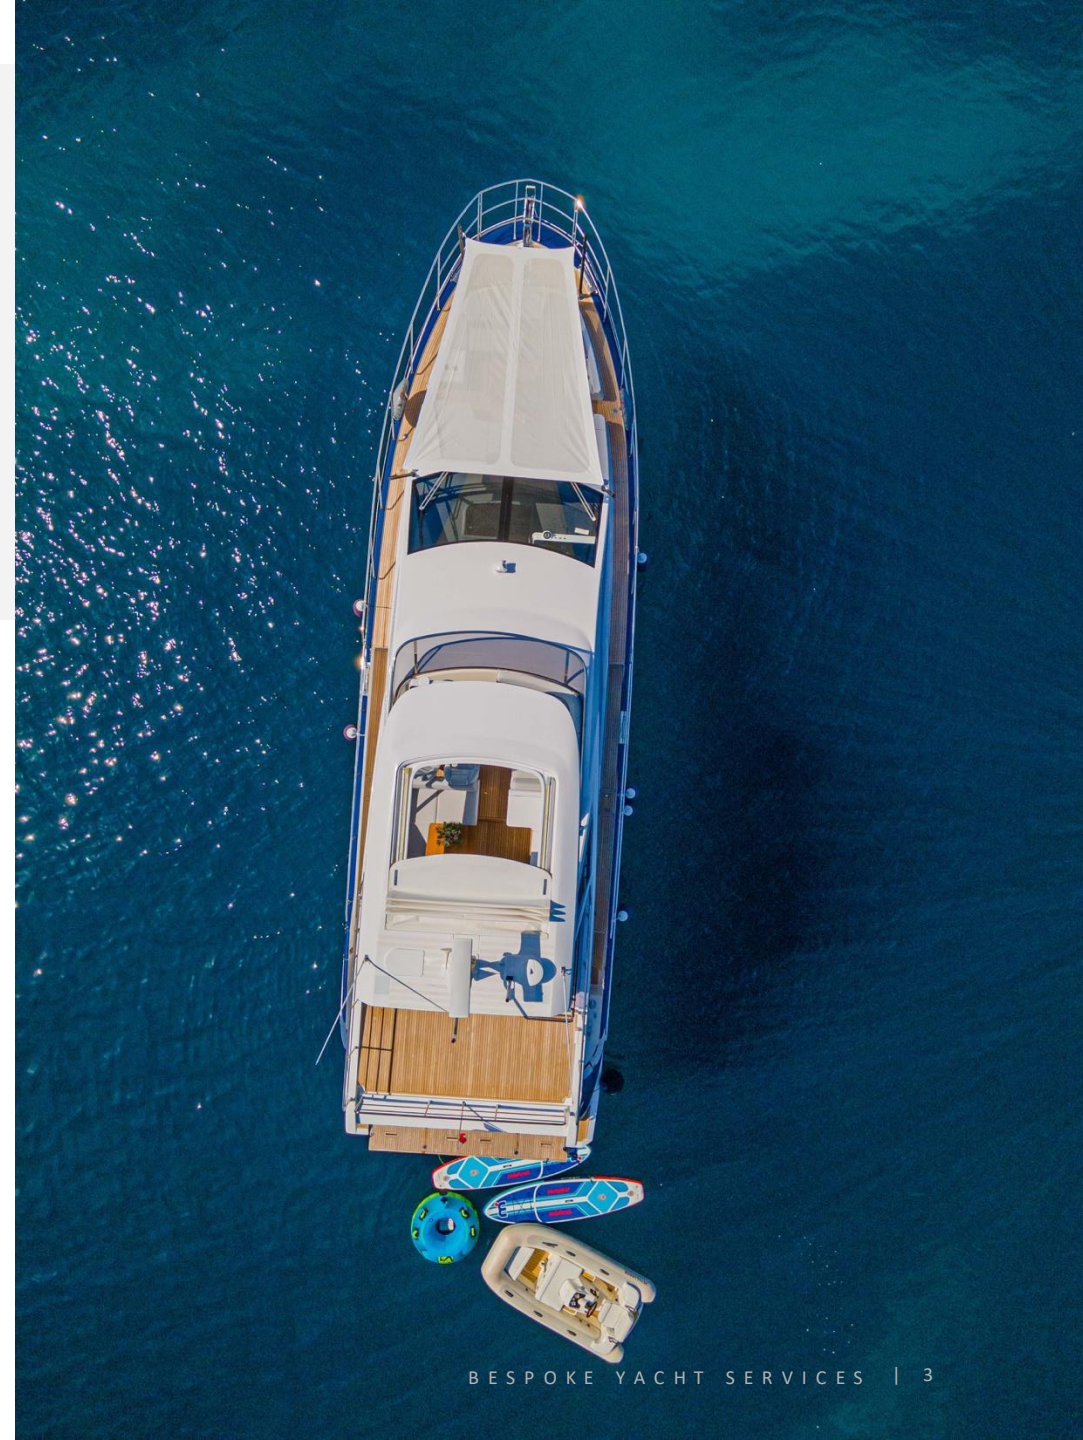

DESCRIPTION

AZIMUT 60 FLY | GENESIS

The Azimut 60 Fly is a luxurious 60-foot motor yacht designed for comfort, performance, and style. Featuring a sleek, modern exterior with large windows that allow for plenty of natural light, it boasts a spacious flybridge ideal for outdoor relaxation, entertaining, and panoramic views.

Inside, the Azimut 60 Fly offers a high-end interior with an open-plan saloon, a fully equipped galley, and three elegantly appointed cabins, including a full-beam master suite. Powered by twin engines VOLVO D13, it delivers excellent cruising performance and stability (Seakeeper onboard), perfect for long-distance voyages or coastal cruising.

Maintained meticulously by a full-time crew, this yacht has been kept to a high standard and presents in excellent condition.

Genesis Yacht is truly a must-see, and viewings are highly recommended. Contact us now to arrange an appointment and get more information about this exceptional vessel.